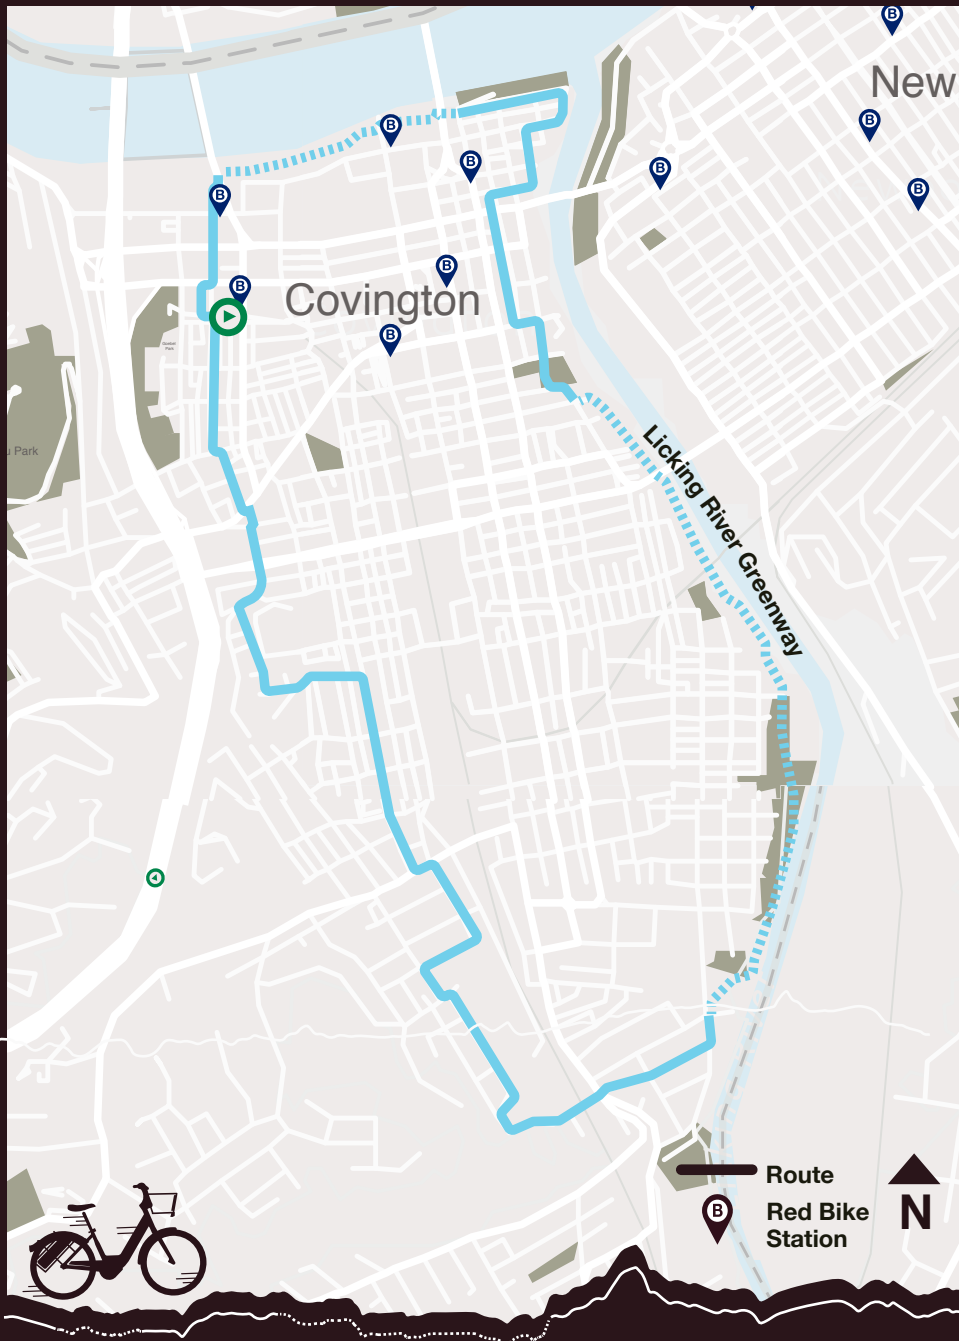

Licking River Greenway

6.9 mi.

+294 ft.

Start at Red Bike - Mainstrasse

- Turn right 0.1 mi
- ← Turn left onto Bakewell Street 0.2 mi
- ← Turn left through the floodwall 0.4 mi
- ↑ Continue across the park to Riverside St. 1.0 mi
- ← Turn left 1.4 mi
- ← Turn left onto Garrard Street 1.6 mi
- Turn right onto Park Place 1.6 mi
- ← Turn left onto Sparrow Alley 1.6 mi
- ↗ Turn slight right onto Sanford Street 1.7 mi
- ← Turn left onto East 7th Street 1.9 mi
- ↗ Turn sharp right onto Garrard Street 2.0 mi
- Turn right onto East 8th Street 2.0 mi
- ← Turn left 2.0 mi
- Turn right onto Levassor Avenue 3.8 mi
- ← Turn left onto Eastern Avenue 3.8 mi
- Turn right onto East 26th Street 3.9 mi
- Turn right onto Mercerie Court 4.4 mi
- ← Turn left onto W 23rd St 4.8 mi
- Turn right onto Howell St 4.8 mi
- Turn right onto West 22nd Street 4.9 mi
- ← Turn left onto West 19th Street 5.2 mi
- Turn right onto Holman Avenue 5.3 mi
- ← Turn left onto Linden Avenue 5.7 mi
- ↑ Continue onto Linden Avenue 5.9 mi
- Turn right onto Kavanaugh Street 5.9 mi
- Turn right onto James Simpson Jr. Way 6.1 mi
- Turn right onto West 11th Street 6.3 mi
- ← Turn left onto Main Street 6.4 mi
- ← Turn left onto West Pike Street 6.4 mi
- ↗ Turn sharp right onto York Street 6.4 mi
- ← Turn left onto West 9th Street 6.6 mi
- Turn right onto Bakewell Street 6.6 mi
- Turn right onto West 6th Street 6.9 mi
- ↑ Keep left 6.9 mi

Overall Route Difficulty

Waterfront

Parks & Recreation