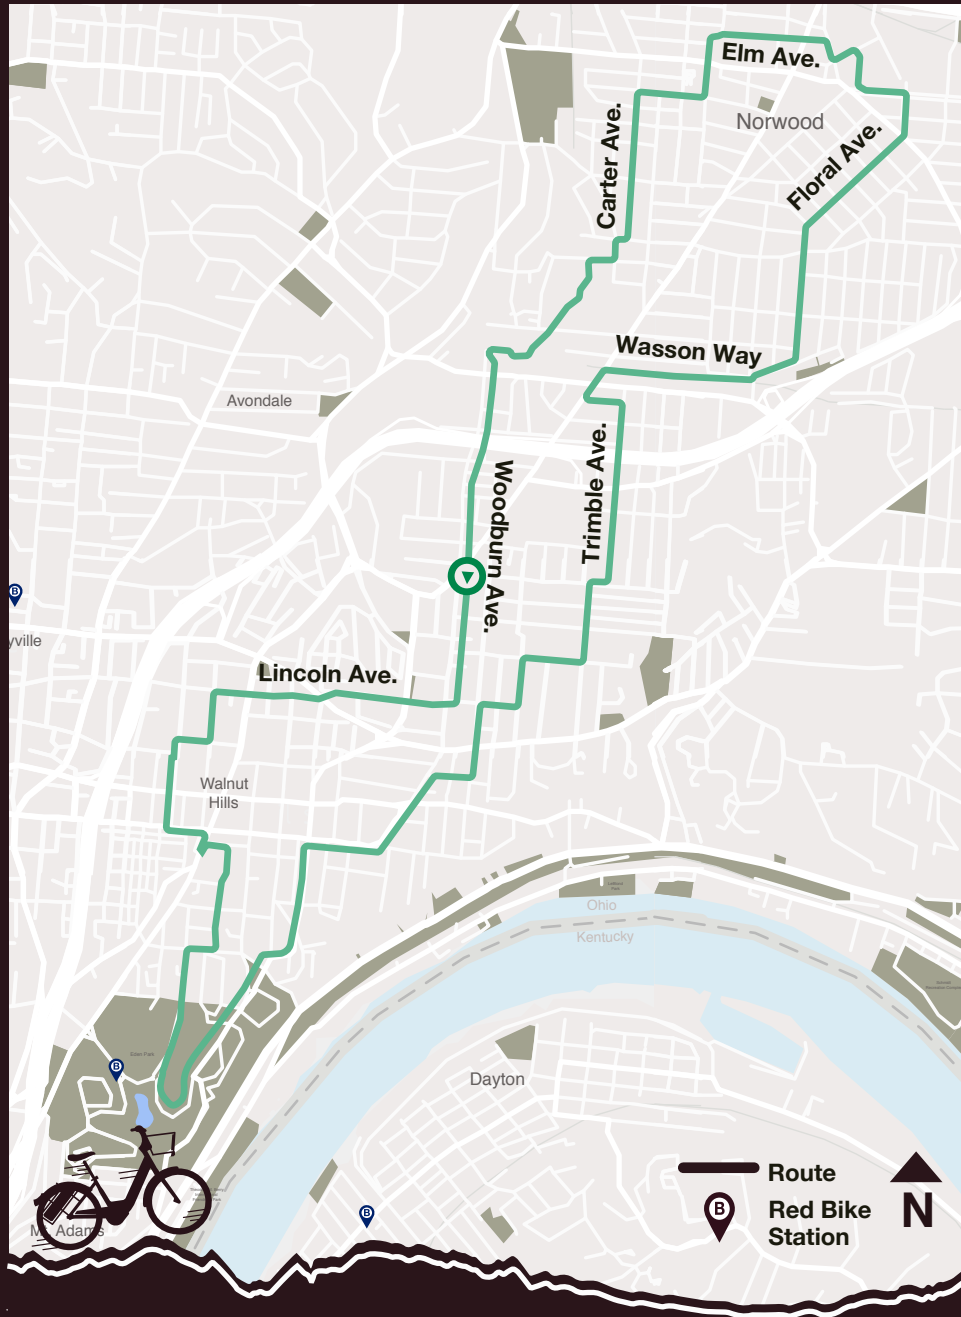

Eden Park - Norwood

11.2 mi.

+535 ft.

Start at Red Bike - Evanston Rec. Center

- | | | | |
|--|---------------|---|---------|
| → Turn right onto Lincoln Avenue | 0.3 mi | ← Turn left onto Elm Avenue | 8.5 mi |
| ← Turn left onto Melrose Avenue | 1.1 mi | ← Turn left onto Allison Street | 8.8 mi |
| → Turn right onto Oak Street | 1.2 mi | → Turn right onto Mills Avenue | 9.1 mi |
| ← Turn left onto Stanton Avenue | 1.3 mi | ← Turn left onto Carter Avenue | 9.3 mi |
| ← Turn left into Green Man Park | 1.6 mi | → Turn right onto Williams Avenue | 9.7 mi |
| ← Turn left onto Chatham Street | 1.6 mi | ← Turn left onto Huston Avenue | 9.8 mi |
| ← Turn left onto East McMillan Street | 1.7 mi | → Turn right onto Mentor Avenue | 9.8 mi |
| → Turn right onto Sedalia Alley | 1.7 mi | ← Turn left | 9.9 mi |
| ↶ Turn sharp left onto Pana Alley | 1.8 mi | ↑ Keep right | 10.3 mi |
| ← Cross over the island of stone pavers to turn left onto Gilbert Avenue | 1.8 mi | → Turn right toward street | 10.4 mi |
| → Turn right onto Curtis Street | 1.9 mi | ← Turn left onto Saint Francis Xavier Way | 10.4 mi |
| → Turn right onto Saint James Avenue | 1.9 mi | → Turn right into roundabout | 10.4 mi |
| → Turn right onto Nassau Street | 2.3 mi | | |
| ← Turn left onto Fulton Avenue | 2.4 mi | | |
| 2 At roundabout, take exit 2 onto Eden Park Drive | 2.8 mi | | |
| → Turn right onto East McMillan Street | 4.0 mi | | |
| ← Turn left onto Woodburn Avenue | 4.2 mi | | |
| → Turn right onto Clayton Avenue | 4.5 mi | | |
| Watch closely for traffic from the left | 1.5 mi | | |
| ← Turn left onto Hackberry Street | 4.6 mi | | |
| → Turn right onto De Sales Lane | 4.9 mi | | |
| ← Turn left onto Fairfield Avenue | 5.0 mi | | |
| → Turn right onto Dexter Avenue | 5.1 mi | | |
| ← Turn left onto Wold Avenue | 5.3 mi | | |
| → Turn right onto Hewitt Avenue | 5.6 mi | | |
| ← Turn left onto Trimble Avenue | 5.6 mi | | |
| ← Turn left onto Rutland Avenue | 6.2 mi | | |
| → Turn right onto the sidewalk along Montgomery Road | 6.3 mi | | |
| → Turn right onto Wasson Way | 6.5 mi | | |
| ← Turn left between exit bollards toward the street | 6.9 mi | | |
| → Turn right onto Floral Avenue | 6.9 mi | | |
| ↑ Continue left onto Floral Avenue | 7.1 mi | | |
| ← Turn left onto Park Avenue | 8.1 mi | | |
| → Turn right | 8.2 mi | | |
| ← Turn left | 8.2 mi | | |
| → Turn right | 8.2 mi | | |
| ← Turn left onto Wall Street | 8.3 mi | | |
| ↷ Turn sharp right onto Smith Road | 8.4 mi | | |