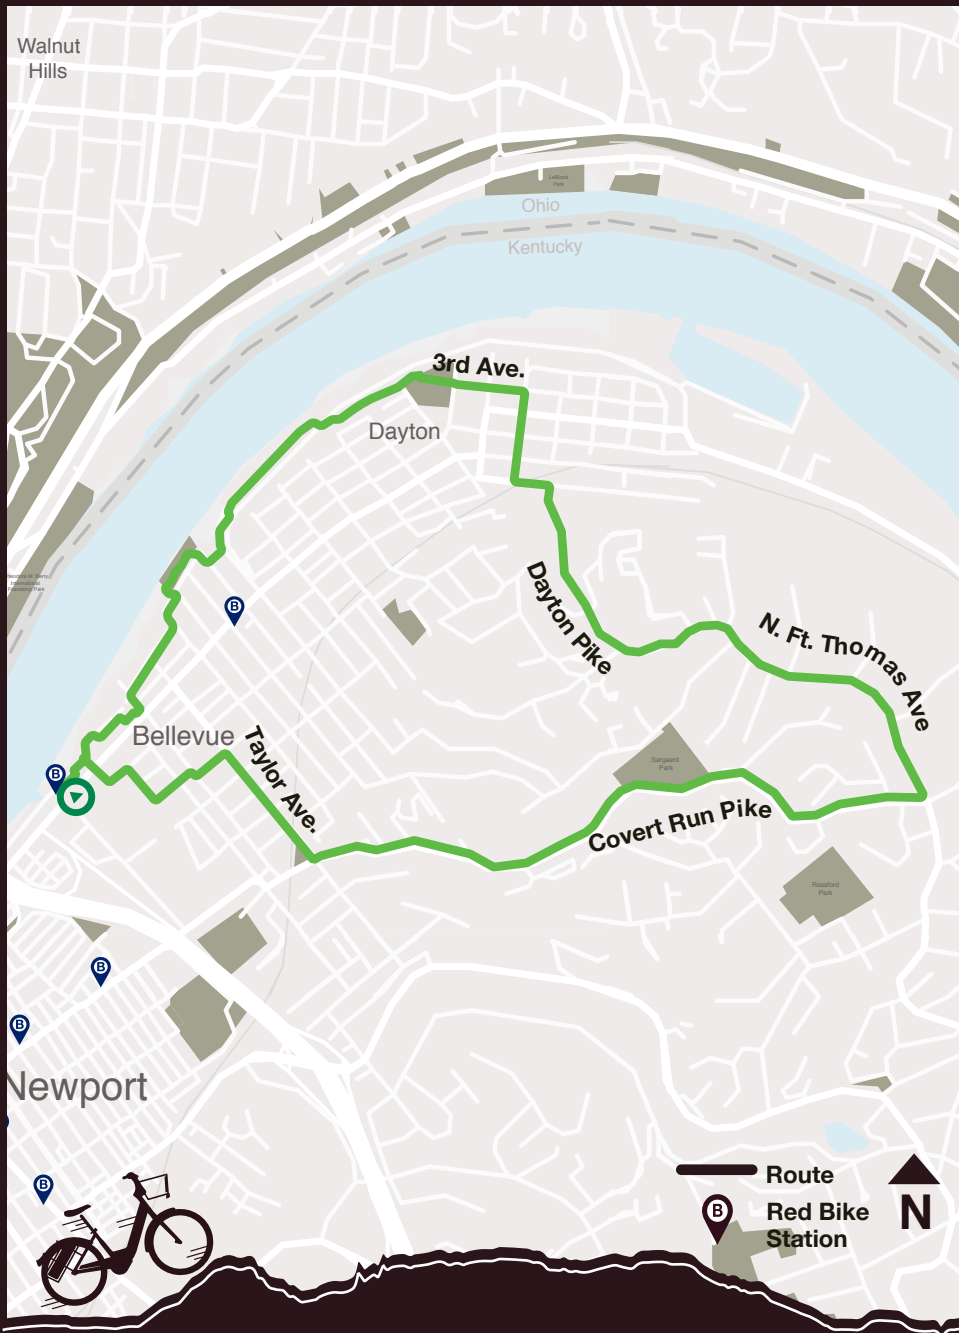

# Sargeant Park Sweep

6.1 mi.

+450 ft.

## Start at Red Bike - Port Bellevue

- Turn right onto Patchen Avenue 0.1 mi
- Turn right 0.2 mi
- ← Turn left onto Division Street 0.3 mi
- ← Turn left onto Division Street 0.5 mi
- Turn right onto Taylor Avenue 0.6 mi
- ← Turn left onto Covert Run Pike 0.9 mi
- ↶ Sharp left onto North Fort Thomas Ave. 2.5 mi
- ← Turn left onto 7th Avenue 4.0 mi
- Turn right onto Main Street 4.1 mi
- ← Turn left onto 3rd Avenue 4.3 mi
- Turn right onto Greendevil Lane 4.5 mi
- ← Turn left 4.5 mi
- ← Turn left 5.2 mi
- ← Turn left 5.2 mi
- Turn right onto Frank Benke Way 5.3 mi
- Turn right onto Frank Benke Way 5.3 mi
- Turn right 5.5 mi
- Turn right onto Frank Benke Way 5.5 mi
- ← Turn left onto Washington Avenue 5.6 mi
- Turn right onto Eden Avenue 5.6 mi
- ← Turn left onto Lafayette Avenue 5.8 mi
- Turn right 5.9 mi
- Turn right 5.9 mi
- ← Turn left 5.9 mi
- Turn right 6.0 mi

### Overall Route Difficulty