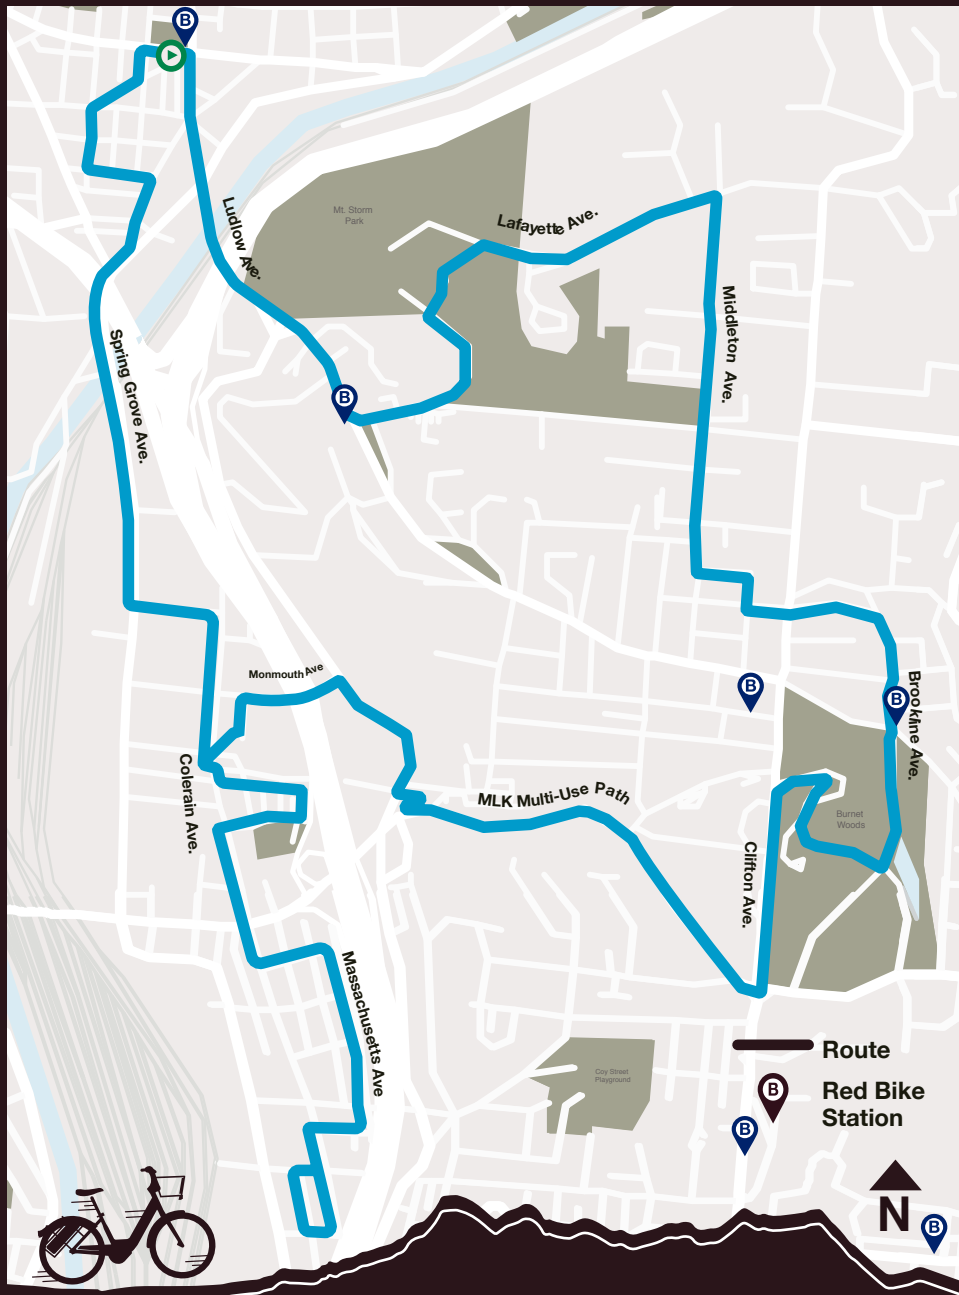

# Storm - Burnet Woods

7.5 mi.

+489 ft.

## Start at Red Bike - Hoffner Park

- ← Turn left onto Apple Street 0.1 mi
- Turn right onto Vandalia Avenue 0.1 mi
- ← Turn left onto Cherry Street 0.2 mi
- ← Turn left onto Powers Street 0.3 mi
- ↻ Turn sharp right onto Spring Grove Ave. 0.5 mi
- ← Turn left onto Elmore Street 0.6 mi
- Turn right onto William P. Dooley Bypass 0.6 mi
- ← Turn left onto Bates Avenue 1.6 mi
- ← Turn left onto Colerain Avenue 1.8 mi
- Turn right 1.8 mi
- ← Turn left 1.9 mi
- Turn right onto Monmouth Avenue 2.0 mi
- Turn right onto Central Parkway 2.1 mi
- ← Turn left 2.4 mi
- ← Turn left 3.4 mi
- ← Turn left 3.4 mi
- ← Turn left 3.4 mi
- ↑ Keep left 3.5 mi
- Turn right onto Burnet Woods Drive 3.7 mi
- ↻ Turn sharp right onto Burnet Woods Dr. 3.9 mi
- ← Turn left onto Brookline Avenue 4.1 mi
- ← Turn left onto Loraine Avenue 4.6 mi
- Turn right onto Telford Street 4.9 mi
- Turn right onto Middleton Avenue 5.0 mi
- ↻ Turn sharp left onto Lafayette Avenue 5.7 mi
- ↑ Keep right 6.7 mi
- ↻ Turn slight right onto Ludlow Avenue 6.7 mi
- Turn right 7.5 mi

### Overall Route Difficulty