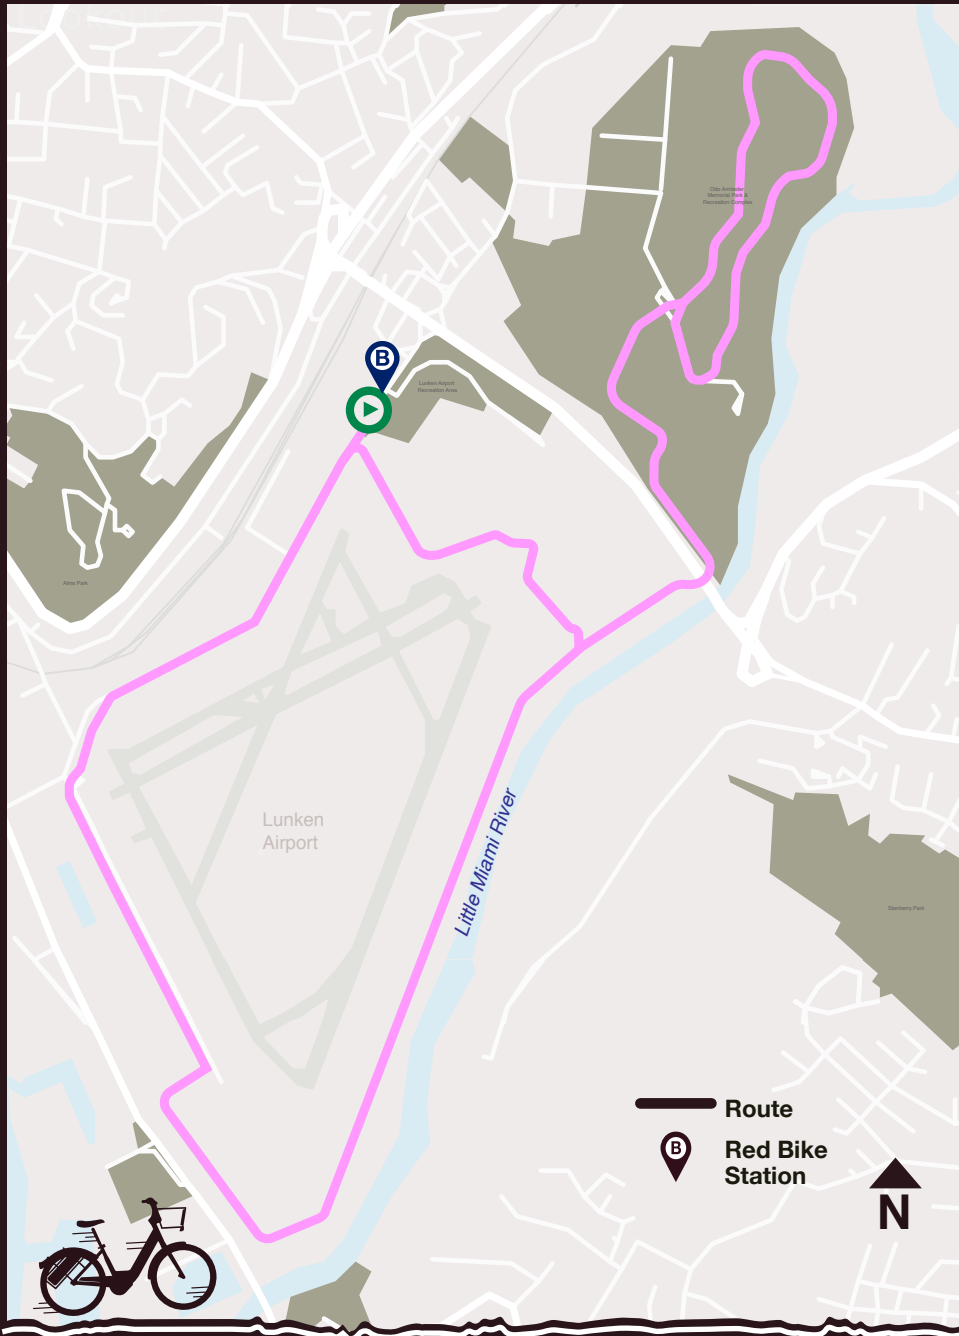

# Lunken - Armleder

9.4 mi.

+154 ft.

## Start at Red Bike - Lunken

- ↑ Continue onto Lunken Loop 2.5 mi
- Keep right onto Armleder Trail Connector 4.2 mi
- ↑ Continue onto Armleder Trail Connector 4.4 mi
- Turn right 5.4 mi
- Turn right onto Armleder Trail 5.4 mi
- Turn right 7.3 mi
- ← Turn left onto Armleder Trail Connector 7.3 mi
- ↻ Turn sharp right onto Lunken Loop 8.5 mi
- ↻ Turn slight right 9.4 mi
- Turn right onto Lunken Loop 9.4 mi