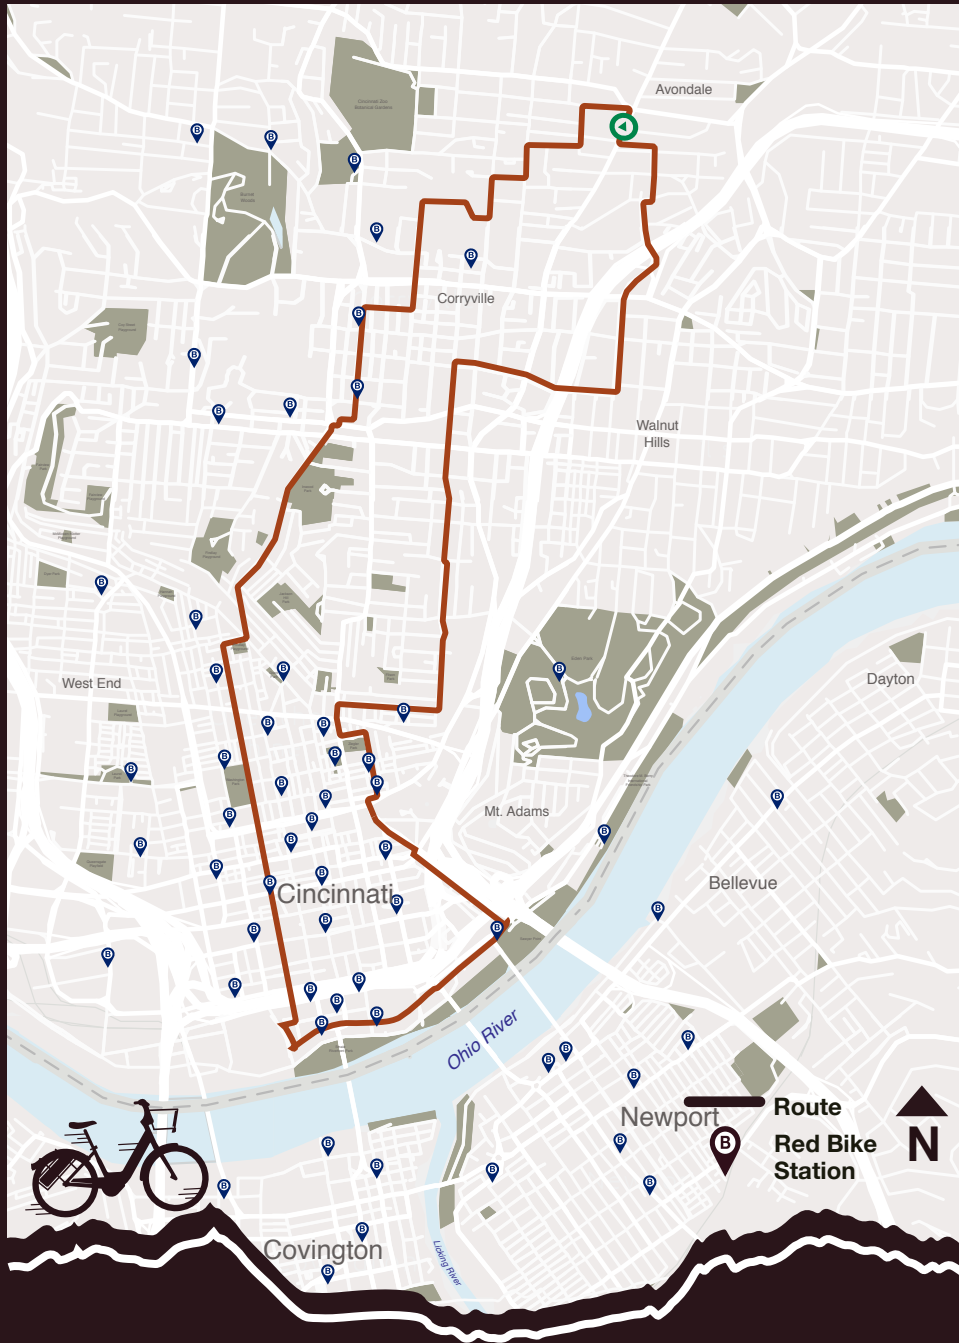

Swinging Down Vine

10.7 mi.

+688 ft.

Start at Hutchins & Reading

- | | | | |
|--|---------|---------------------------------------|---------|
| ← Turn left onto Rockdale Avenue | 0.1 mi | ↷ Turn sharp right onto Reading Road | 10.5 mi |
| ← Turn left onto Knott Street | 0.2 mi | ↶ Turn sharp left onto Prospect Place | 10.6 mi |
| → Turn right onto Maple Avenue | 0.4 mi | | |
| ← Turn left onto Harvey Avenue | 0.6 mi | | |
| → Turn right onto Catherine Avenue | 0.7 mi | | |
| ← Turn left onto Burnet Avenue | 0.8 mi | | |
| → Turn right onto Albert Sabin Way | 1.0 mi | | |
| ← Turn left onto Eden Avenue | 1.3 mi | | |
| → Turn right onto East Rochelle Street | 1.7 mi | | |
| ← Turn left onto Short Vine Street | 1.8 mi | | |
| ↑ Continue | 2.2 mi | | |
| → Turn right | 2.2 mi | | |
| ↑ Turn left | 2.3 mi | | |
| ← Turn left onto Vine Street | 2.3 mi | | |
| → Turn right onto Findlay Street | 3.2 mi | | |
| ← Turn left onto Race Street | 3.3 mi | | |
| → Turn right onto West Freedom Way | 4.7 mi | | |
| ↶ Turn sharp left onto Elm Street | 4.8 mi | | |
| ↑ Continue | 4.9 mi | | |
| → Turn right onto East Mehring Way | 5.4 mi | | |
| ↑ Continue onto East Mehring Way | 5.4 mi | | |
| → Turn right | 5.6 mi | | |
| ← Turn left onto Ohio River Trail | 5.6 mi | | |
| ← Turn left | 5.9 mi | | |
| → Turn right | 6.0 mi | | |
| ← Turn left | 6.0 mi | | |
| ← Turn left | 6.0 mi | | |
| → Turn right | 6.0 mi | | |
| → Turn right onto Reading Road | 6.7 mi | | |
| ← Turn left onto Broadway Street | 6.7 mi | | |
| ← Turn left onto East 14th Street | 7.0 mi | | |
| → Turn right onto Von Seggern Alley | 7.0 mi | | |
| → Turn right onto East 14th Street | 7.0 mi | | |
| → Turn right onto Sycamore Street | 7.0 mi | | |
| → Turn right onto Milton Street | 7.2 mi | | |
| ← Turn left onto Highland Avenue | 7.5 mi | | |
| → Turn right onto Oak Street | 8.8 mi | | |
| ← Turn left onto Stanton Avenue | 9.4 mi | | |
| → Turn right onto Ridgeway Avenue | 10.2 mi | | |
| ← Turn left onto Drexel Place | 10.2 mi | | |
| ← Turn left onto Blair Avenue | 10.3 mi | | |
| → Turn right onto Hartford Street | 10.3 mi | | |
| ← Turn left onto Cleveland Avenue | 10.4 mi | | |