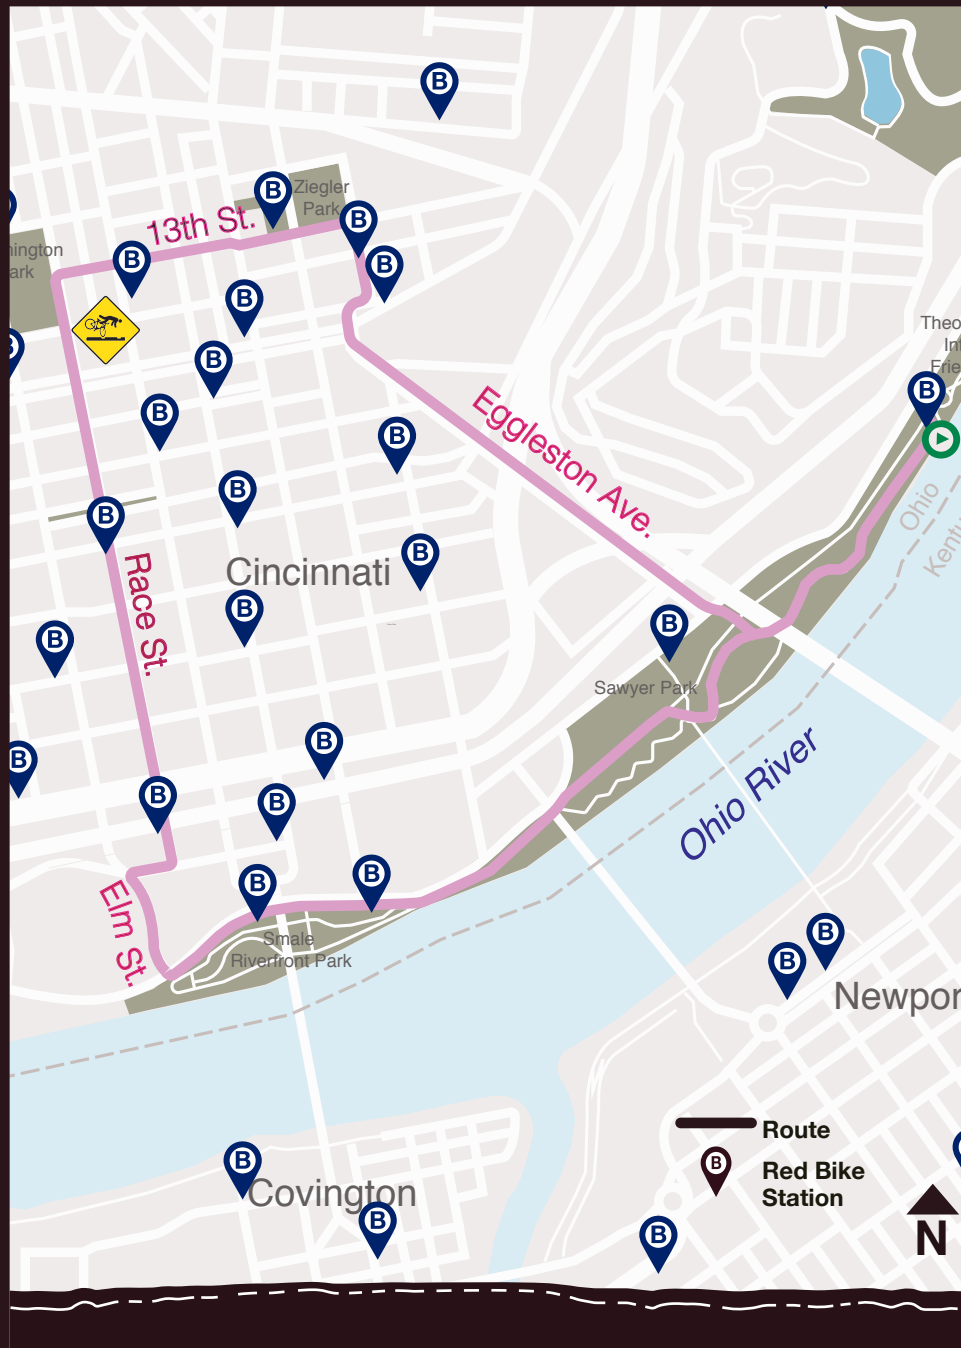

Park Palooza

4.4 mi.

+187 ft.

Start at Red Bike - Friendship Park

- ← Turn left onto Ohio River Trail 0.3 mi
- ← Turn left onto Ohio River Trail 0.3 mi
- Turn right 0.5 mi
- Turn right 0.5 mi
- ← Turn left 0.5 mi
- ← Turn left 0.5 mi
- Turn right 0.5 mi
- Turn right onto Reading Road 1.2 mi
- ← Turn left onto Broadway Street 1.3 mi
- ← Turn left onto East 13th Street 1.4 mi
- Turn right onto Main Street 1.6 mi
- ← Turn left onto East 13th Street 1.6 mi
- ← Turn left onto Race Street 1.8 mi
- Turn right onto West Freedom Way 2.7 mi
- ↶ Turn sharp left onto Elm Street 2.8 mi
- ← Turn left onto Ohio River Trail 3.0 mi
- ↶ Make a U-turn onto Ohio River Trail 3.3 mi
- ← Turn left 3.4 mi
- Turn right onto East Mehring Way 3.4 mi
- ↑ Continue onto East Mehring Way 3.4 mi
- Turn right 3.6 mi
- ← Turn left onto Ohio River Trail 3.6 mi
- ← Turn left onto Ohio River Trail 4.2 mi
- ← Turn left onto Ohio River Trail 4.2 mi

Overall Route Difficulty