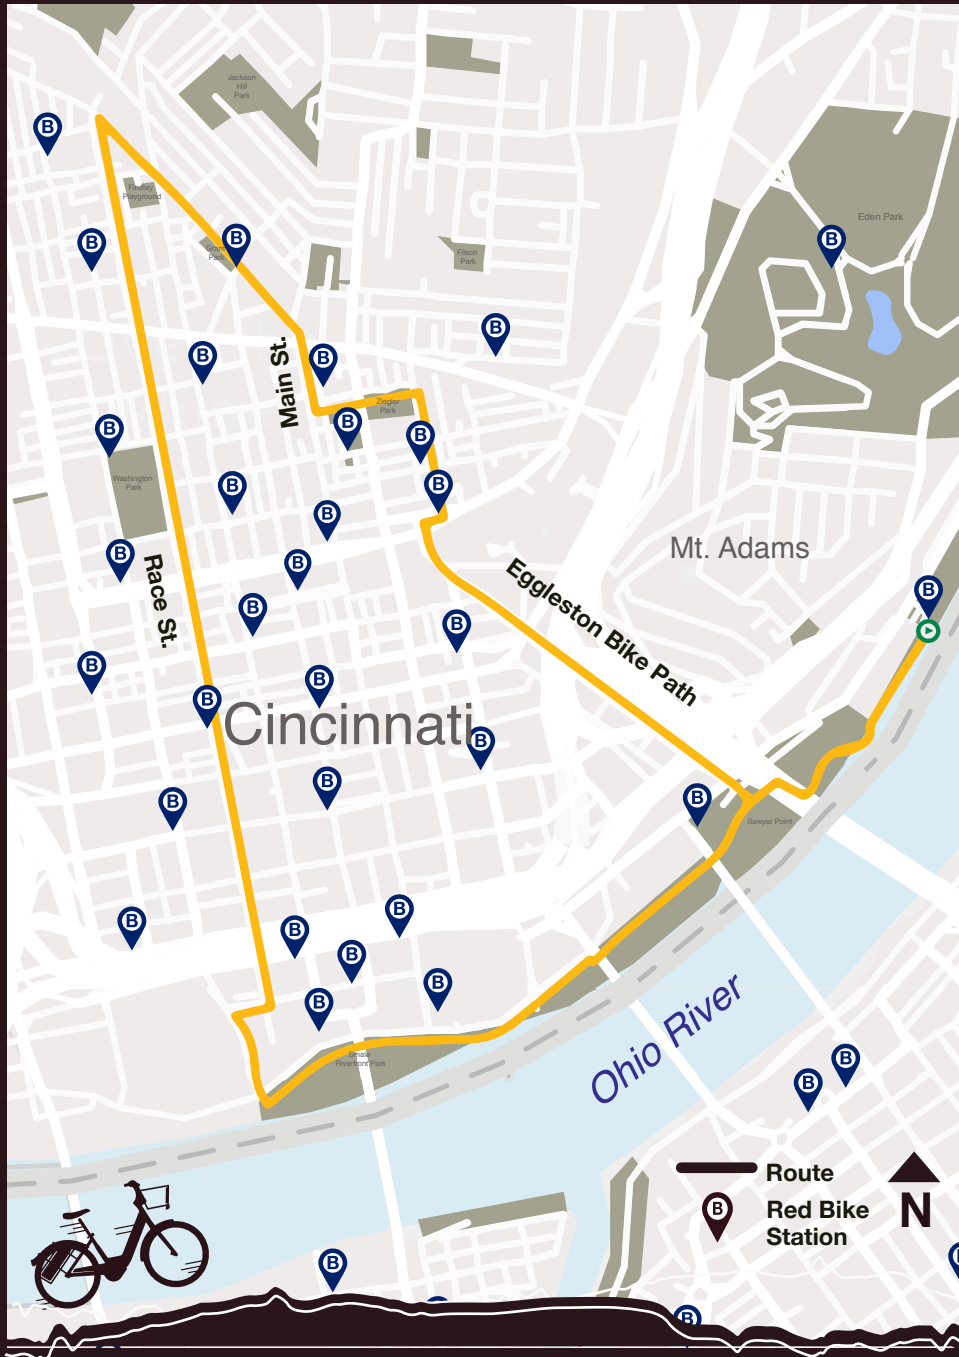

# Friendship - Findlay

5.5 mi.

+218 ft.

## Start at Red Bike - Friendship Park

- ← Turn left onto Ohio River Trail 0.3 mi
- ← Turn left onto Ohio River Trail 0.3 mi
- Turn right 0.5 mi
- Turn right 0.5 mi
- ← Turn left 0.5 mi
- ← Turn left 0.5 mi
- Turn right 0.5 mi
- Turn right onto Reading Road 1.2 mi
- ← Turn left onto Broadway Street 1.3 mi
- ← Turn left onto East 14th Street 1.5 mi
- Turn right onto Main Street 1.7 mi
- ↙ Turn sharp left onto Race Street 2.3 mi
- Turn right onto West Freedom Way 3.8 mi
- ↙ Turn sharp left onto Elm Street 3.9 mi
- ← Turn left onto Ohio River Trail 4.1 mi
- ↻ Make a U-turn onto Ohio River Trail 4.4 mi
- ← Turn left 4.5 mi
- Turn right onto East Mehring Way 4.5 mi
- ↑ Continue onto East Mehring Way 4.5 mi
- Turn right 4.7 mi
- ← Turn left onto Ohio River Trail 4.7 mi
- ← Turn left onto Ohio River Trail 5.3 mi
- ← Turn left onto Ohio River Trail 5.3 mi

### Overall Route Difficulty