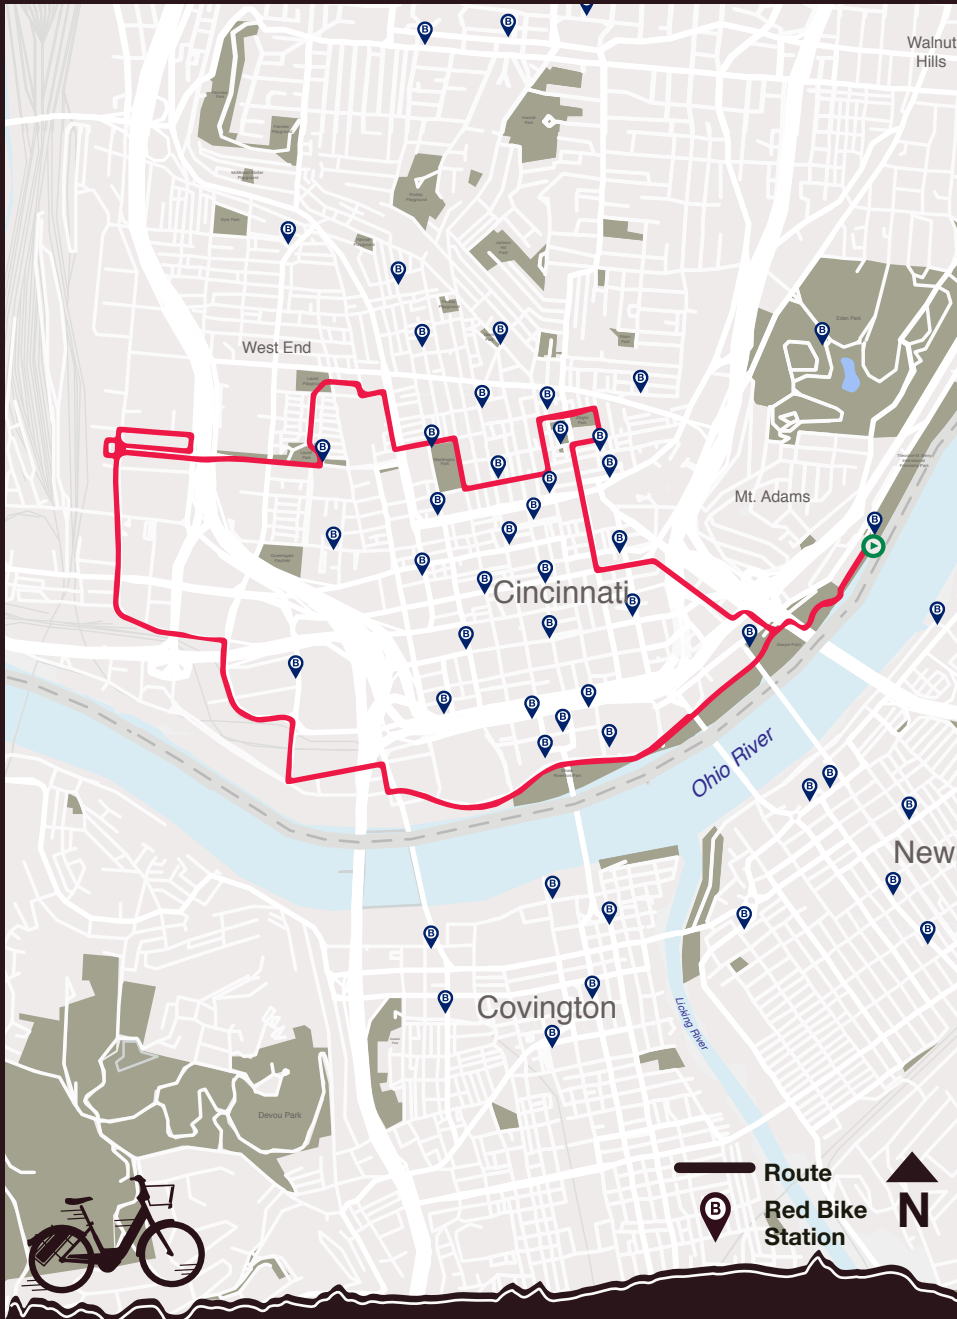

Museum Center & Parks

8.4 mi.

+288 ft.

Start at Red Bike - Friendship Park

- | | | | |
|---|--------|------------------------------------|--------|
| → Turn right onto Ohio River Trail | 0.3 mi | ← Turn left | 7.9 mi |
| → Turn right onto Ohio River Trail | 0.3 mi | ← Turn left onto Ohio River Trail | 7.9 mi |
| → Turn right | 1.7 mi | → Turn right onto Ohio River Trail | 8.2 mi |
| → Turn left onto West Mehring Way | 1.7 mi | → Turn right onto Ohio River Trail | 8.2 mi |
| → Turn right onto Smith Street | 1.9 mi | | |
| ← Turn left onto West Pete Rose Way | 2.0 mi | | |
| → Turn right onto Gest Street | 2.3 mi | | |
| ← Turn left onto Linn Street | 2.5 mi | | |
| ↑ Continue onto Linn Street | 2.5 mi | | |
| ← Turn left onto Dalton Avenue | 2.9 mi | | |
| → Turn right onto Kenner Street | 3.8 mi | | |
| → Turn right onto Western Avenue | 4.0 mi | | |
| → Turn right onto Ezzard Charles Drive | 4.1 mi | | |
| ↑ Continue onto Ezzard Charles Drive | 4.1 mi | | |
| ↑ Keep right onto Ezzard Charles Drive | 4.2 mi | | |
| ↑ Continue onto Ezzard Charles Drive | 4.3 mi | | |
| ↑ Keep right onto Ezzard Charles Drive | 4.4 mi | | |
| ↑ Continue onto Ezzard Charles Drive | 4.5 mi | | |
| ↑ Continue onto Ezzard Charles Drive | 4.6 mi | | |
| ← Turn left onto Laurel Park Drive | 5.0 mi | | |
| → Turn right onto Laurel Park Drive | 5.1 mi | | |
| ↑ Continue onto Laurel Park Drive | 5.2 mi | | |
| ↱ Turn slight right | 5.3 mi | | |
| → Turn right onto Central Avenue | 5.4 mi | | |
| → Turn right | 5.5 mi | | |
| ← Turn left onto West 14th Street | 5.7 mi | | |
| → Turn right onto Race Street | 5.9 mi | | |
| ← Turn left onto West 12th Street | 6.1 mi | | |
| ← Turn left onto Main Street | 6.3 mi | | |
| → Turn right onto East 14th Street | 6.5 mi | | |
| → Turn right onto Broadway Street | 6.7 mi | | |
| → Turn right onto East 13th Street | 6.8 mi | | |
| ← Turn left onto Sycamore Street | 6.9 mi | | |
| ← Turn left onto East 7th Street | 7.3 mi | | |
| ↑ Keep right onto East 7th Street | 7.4 mi | | |
| ↱ Turn slight right onto Culvert Street | 7.4 mi | | |
| ↑ Continue onto Culvert Street | 7.5 mi | | |
| ← Turn left onto East 3rd Street | 7.8 mi | | |
| → Turn right onto Eggleston Avenue | 7.8 mi | | |
| ↵ Keep left | 7.9 mi | | |
| ← Turn left | 7.9 mi | | |
| → Turn right | 7.9 mi | | |
| → Turn right | 7.9 mi | | |